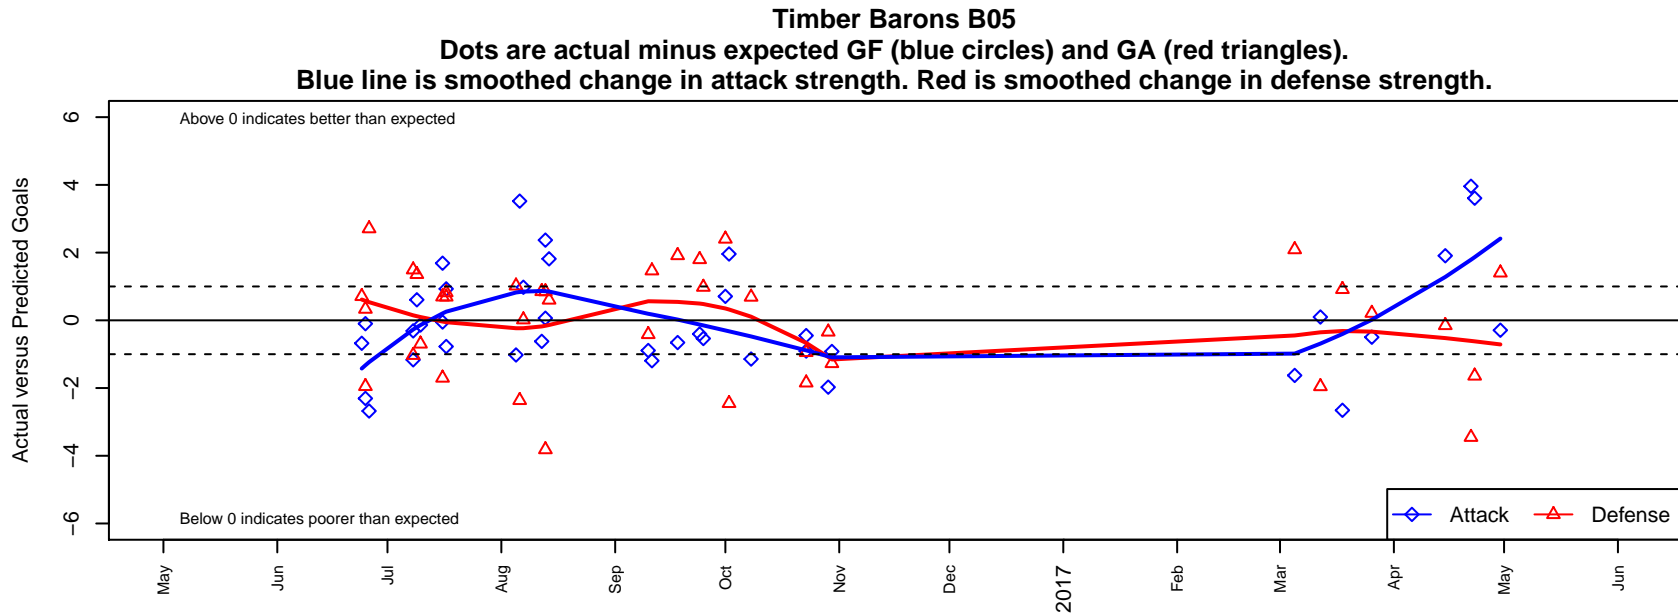

Timber Barons B05

Cowlitz Youth Soccer Association Timber Baror
 Longview, WA
 B05 total strength=475
 attack=0.67 defense=0.16
 fall league = PTT B05 Div 2 White
 spr league = Spr OYS B05 Div 2 White
 notes= Pittsley 2016

**attack and defense variance (black dot)
relative to other teams
and top 10 in region**

**attack and defense rating
relative to others at age
and all opponents in last 13 months**

Performance relative to 13 month average