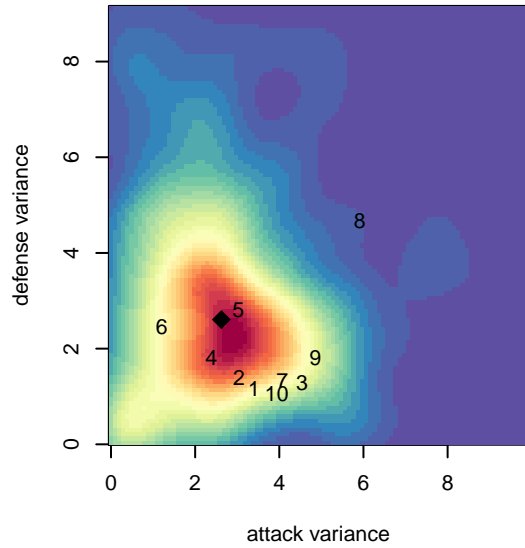

Timber Barons B05

Cowlitz Youth Soccer Association Timber Baror
 Longview, WA
 B05 total strength=475
 attack=0.67 defense=0.16
 fall league = PTT B05 Div 2 White
 spr league = Spr OYS B05 Div 2 White
 notes= Pittsley 2016

**attack and defense variance (black dot)
relative to other teams
and top 10 in region**

**attack and defense rating
relative to others at age
and all opponents in last 13 months**

Performance relative to 13 month average