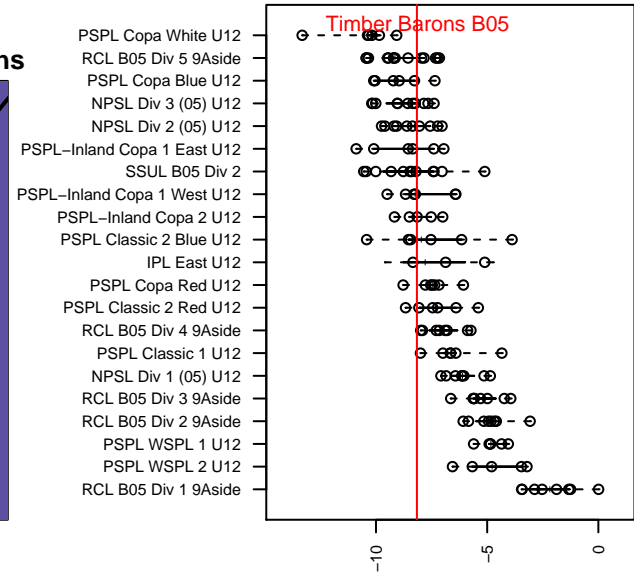

Timber Barons B05

Cowlitz Youth Soccer Association Timber Baror
 Longview, WA
 B05 total strength=475
 attack=0.67 defense=0.16
 fall league = PTT B05 Div 2 White
 spr league = Spr OYS B05 Div 2 White
 notes= Pittsley 2016

alt names used:
 05 Timber Barons
 Timber Barons (Pittsley)
 Timber Barons 05
 CYSA TIMBER BARONS TIMBER BARONS 'B
 CYSA TIMBER BARONSTIMBER BARONS 'B
 Timber Barons 05B
 Timber Barons 05B

Venues played:
 2016 Clash At the Border Silver/Bronze U12
 2016 PCU Summer Classic U12 Bronze
 2016 KITG BU12 Red
 2016 Cowlitz Kickoff BU11-12
 2016 Les Schwab NW Cup U12 SILVER U12
 2016 PTT B05 Division 2 White
 2016 Spr OYS B05 Division 2 White

**attack and defense variance (black dot)
relative to other teams
and top 10 in region**

**attack and defense rating
relative to others at age
and all opponents in last 13 months**

Performance relative to 13 month average