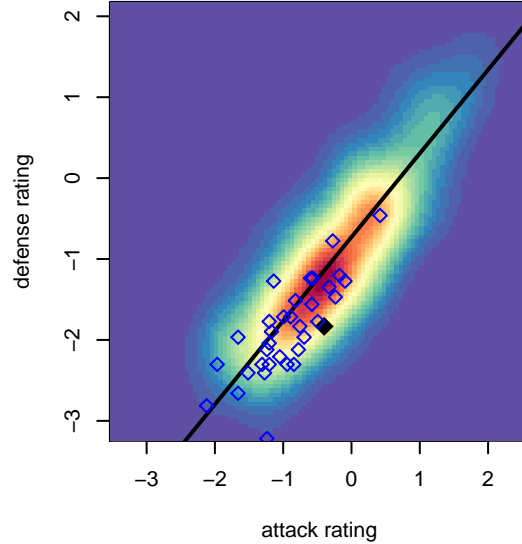

**attack and defense variance (black dot)
relative to other teams
and top 10 in region**

**attack and defense rating
relative to others at age
and all opponents in last 13 months**

Performance relative to 13 month average